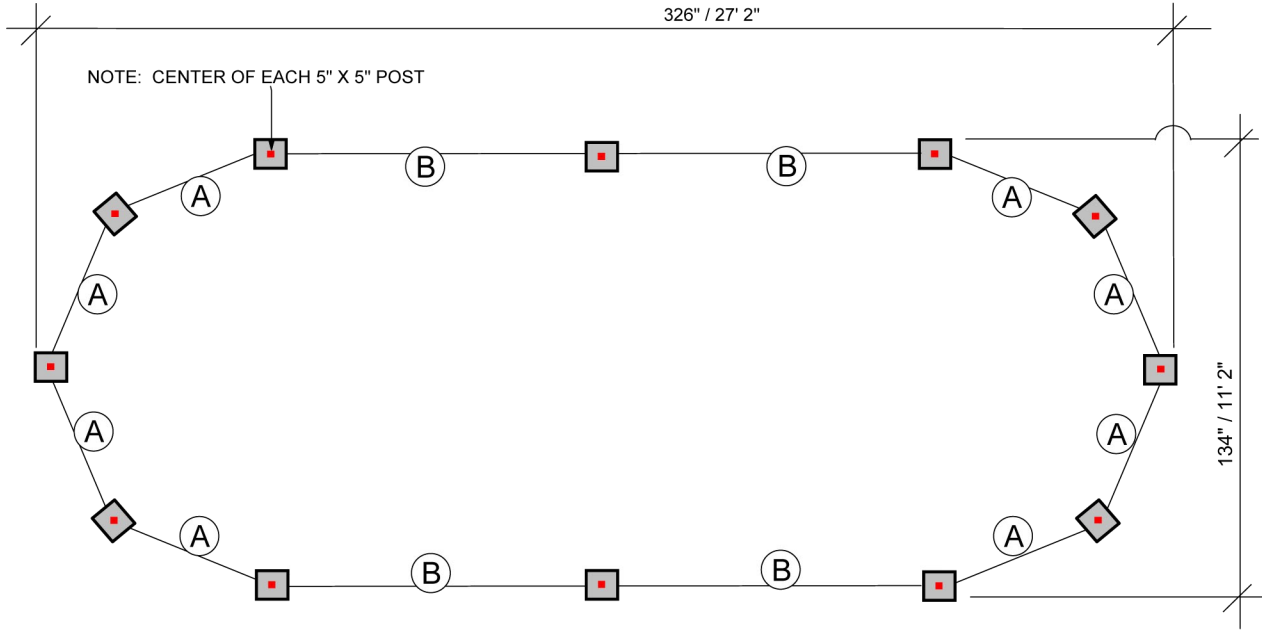

POST LAYOUT FOR A PRINCETON 15' (P-15)

(A) 49 3/16" center of post to center of post

(B) 48" center of post to center of post

FINYL VINYL INC.

POST LAYOUT FOR A PRINCETON 19' (P-19)

POST LAYOUT FOR A PRINCETON 23' (P-23)

A 49 3/16" center of post to center of post

B 72" center of post to center of post

FINYL VINYL INC.

POST LAYOUT FOR A PRINCETON 27' (P-27)

(A) 49 3/16" center of post to center of post

(B) 96" center of post to center of post