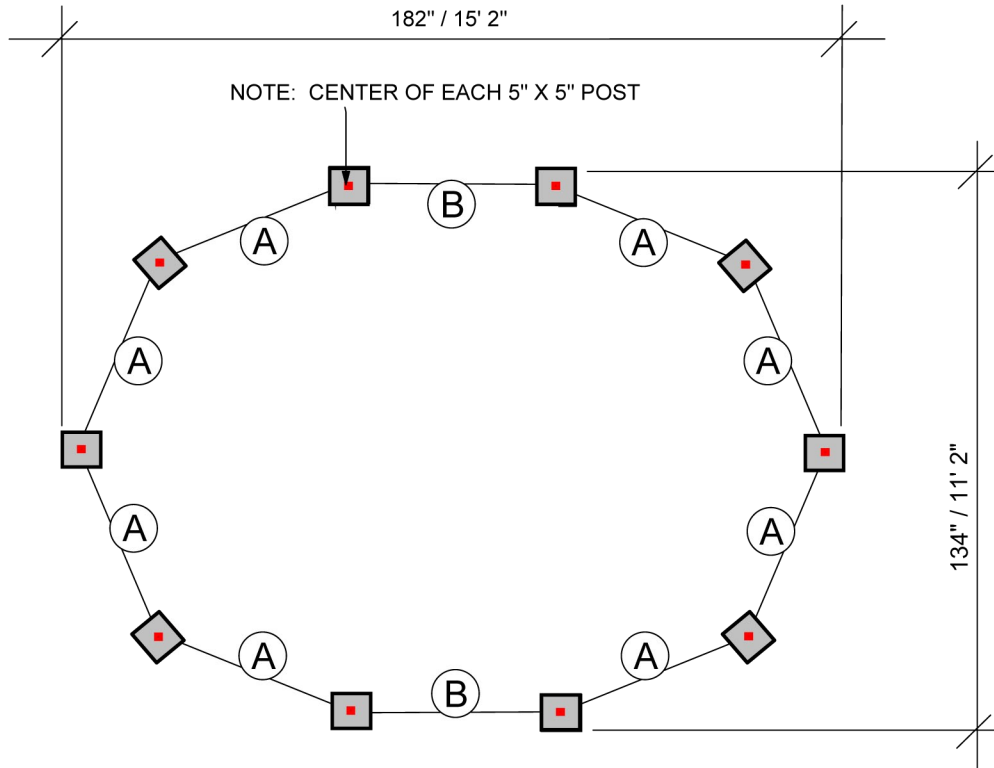

POST LAYOUT FOR A PRINCETON 15' (P-15)

(A) 49 3/16" center of post to center of post

(B) 48" center of post to center of post

FINYL VINYL INC.

POST LAYOUT FOR A PRINCETON 19' (P-19)

POST LAYOUT FOR A PRINCETON 23' (P-23)

A 49 3/16" center of post to center of post

B 72" center of post to center of post

FINYL VINYL INC.

POST LAYOUT FOR A PRINCETON 27' (P-27)

(A) 49 3/16" center of post to center of post

(B) 96" center of post to center of post