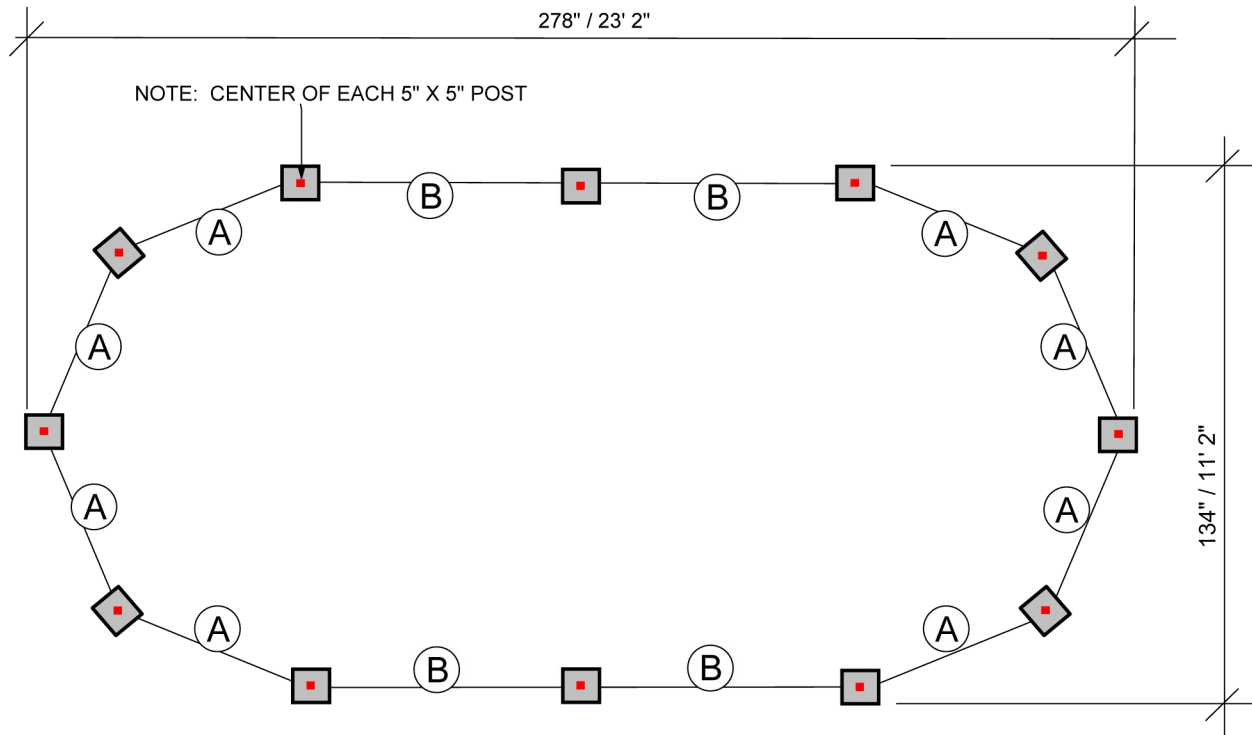

POST LAYOUT FOR A PRINCETON 15' (P-15)

(A) 49 3/16" center of post to center of post

(B) 48" center of post to center of post

FINYL VINYL INC.

POST LAYOUT FOR A PRINCETON 19' (P-19)

POST LAYOUT FOR A PRINCETON 23' (P-23)

A 49 3/16" center of post to center of post

B 72" center of post to center of post

FINYL VINYL INC.

POST LAYOUT FOR A PRINCETON 27' (P-27)

(A) 49 3/16" center of post to center of post

(B) 96" center of post to center of post