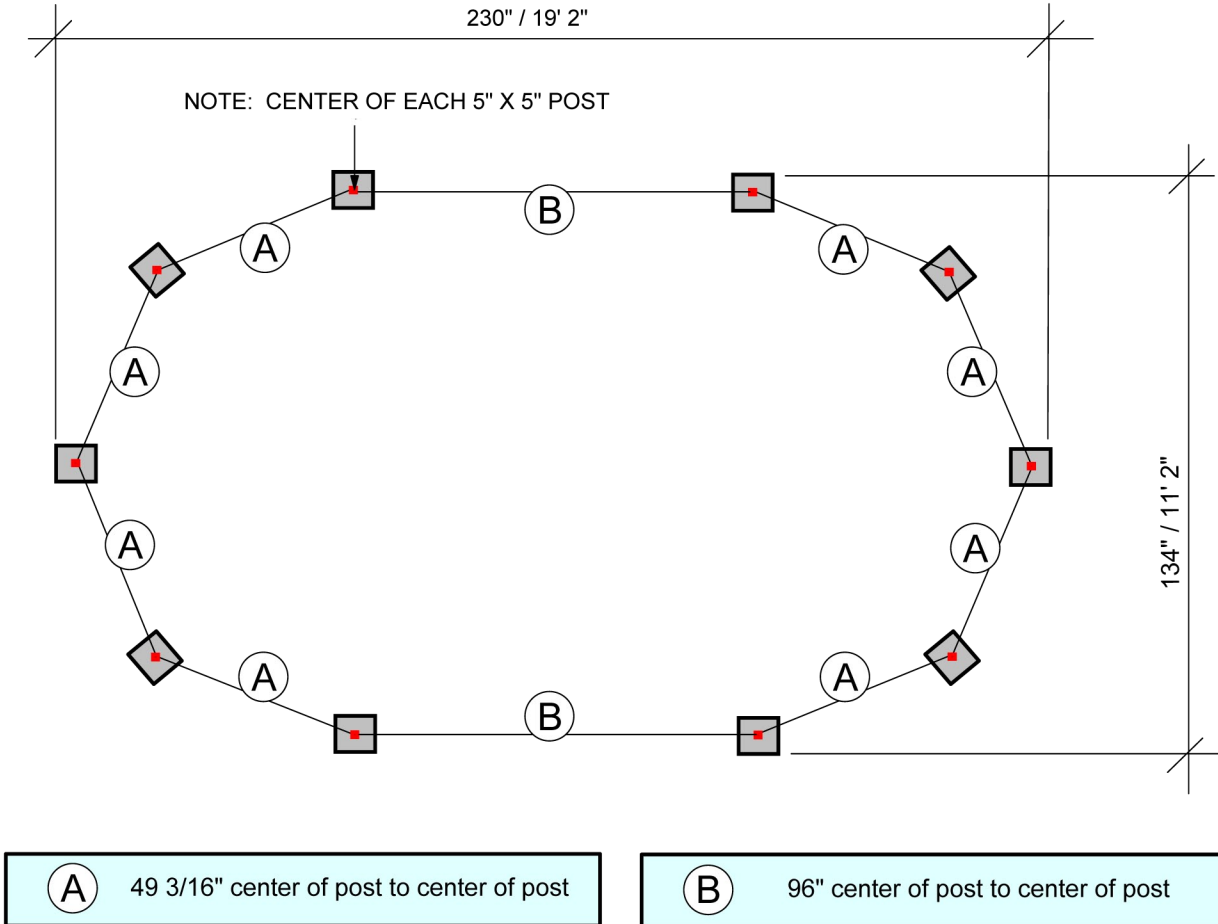

POST LAYOUT FOR A PRINCETON 15' (P-15)

(A) 49 3/16" center of post to center of post

(B) 48" center of post to center of post

FINYL VINYL INC.

POST LAYOUT FOR A PRINCETON 19' (P-19)

POST LAYOUT FOR A PRINCETON 23' (P-23)

A 49 3/16" center of post to center of post

B 72" center of post to center of post

FINYL VINYL INC.

POST LAYOUT FOR A PRINCETON 27' (P-27)

(A) 49 3/16" center of post to center of post

(B) 96" center of post to center of post