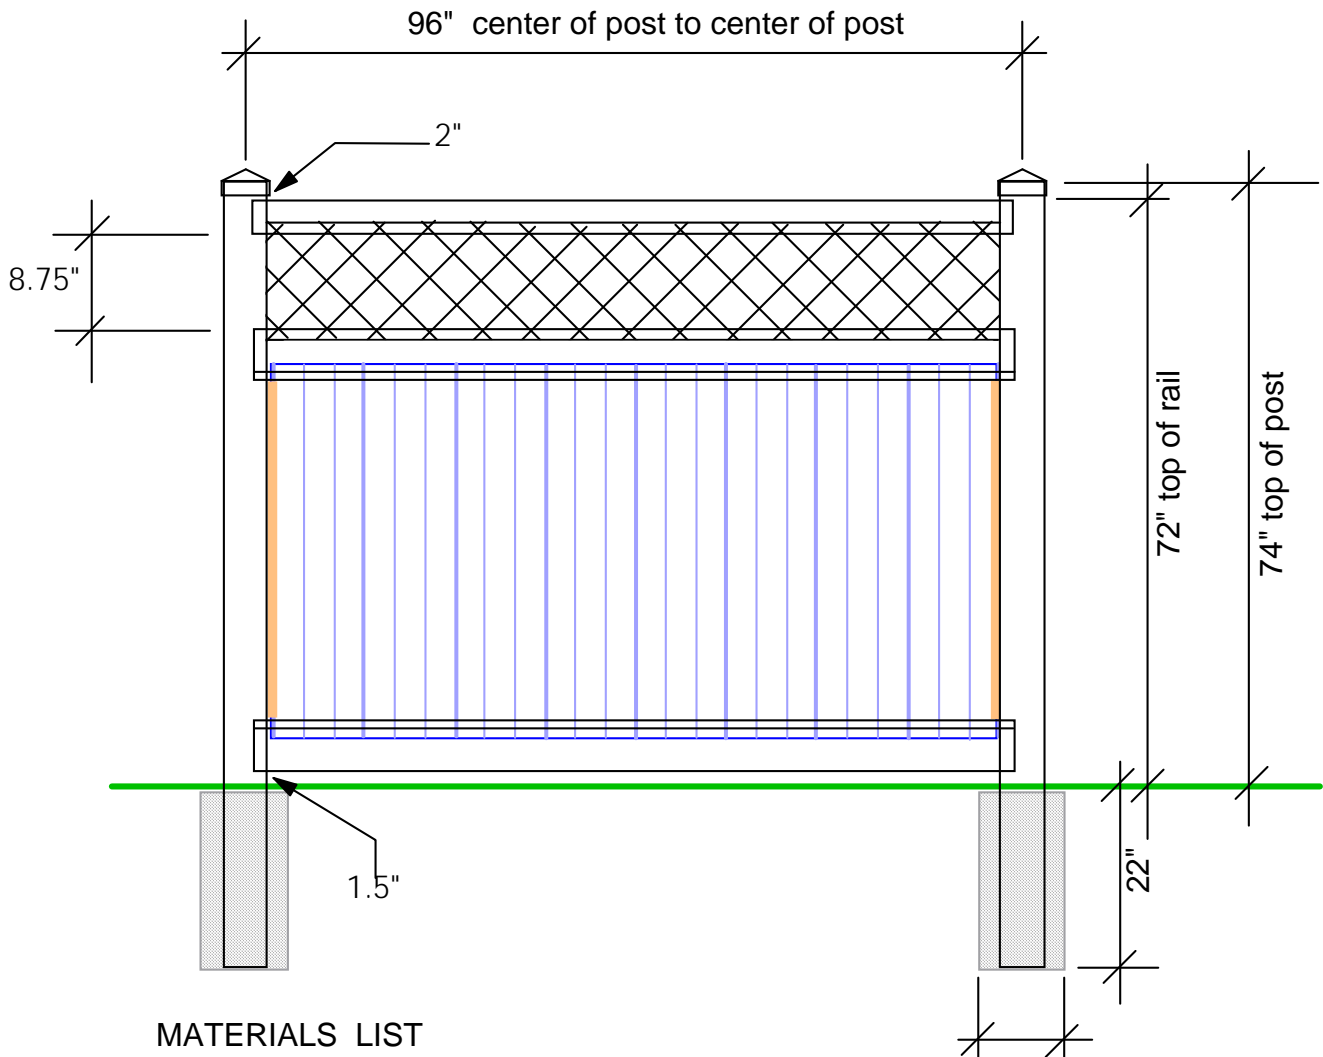

6' PRIVACY with LATTICE FENCE

P3-10

MATERIALS LIST

- 1 ea. POST 5" X 5" X 96" (2 shown)
- 1 ea. RAIL, TOP 2" X 3.5" X 96" WITH LATTICE GROOVE
- 1 ea. RAIL, MID 2" X 6" X 96" SLOTTED RIBBED WITH LATTICE GROOVE
- 1 ea. RAIL, BOTTOM 2" X 6" X 96" SLOTTED RIBBED RAIL
- 8 ea. T & G PLANK 7/8" X 11 5/16" X 49.75"
- 1 ea. PYRAMID CAP (2 shown)
- 2 ea. SUPER U CHANNEL TRIM 7/8" X 3/4" X 46"
- 1 ea. 12" X 91" LATTICE