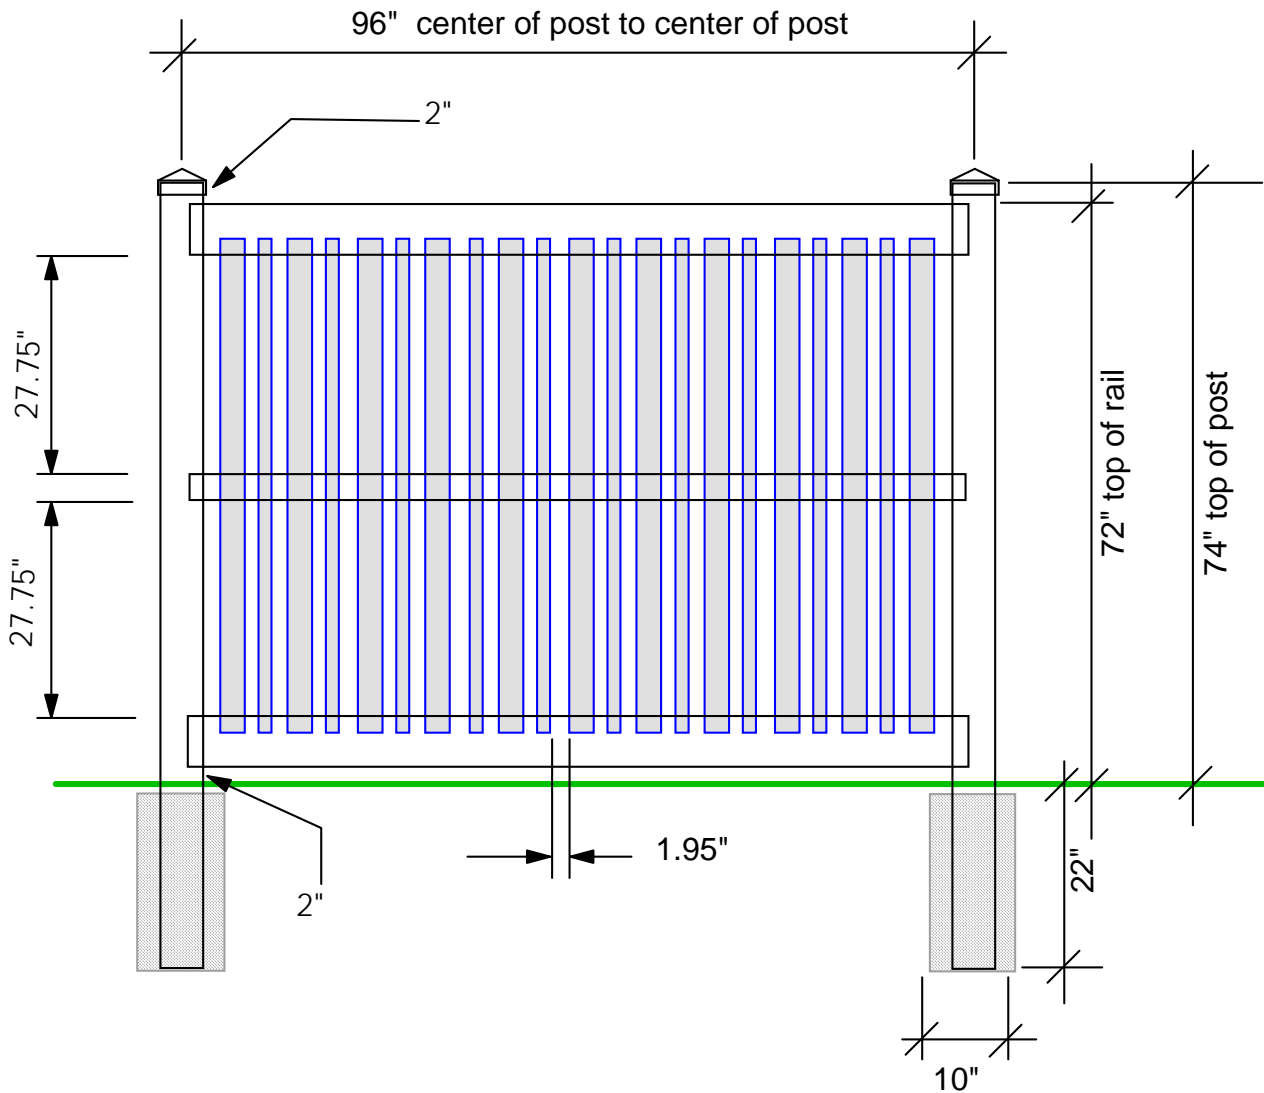

# 6' SEMI PRIVACY FENCE

P2-60

## MATERIALS LIST

- 1 ea. POST 5" X 5" X 96" (2 shown)
- 2 ea. RAILS, TOP AND BOTTOM 1.5" X 5.5" X 96" RIBBED RAIL
- 1 ea. RAIL, MIDDLE 2" X 3.5" X 96"
- 11 ea. 7/8" X 3" X 62" PICKETS
- 10 ea. 1" X 1" X 62" PICKETS
- 1 ea. PYRAMID CAP (2 shown)